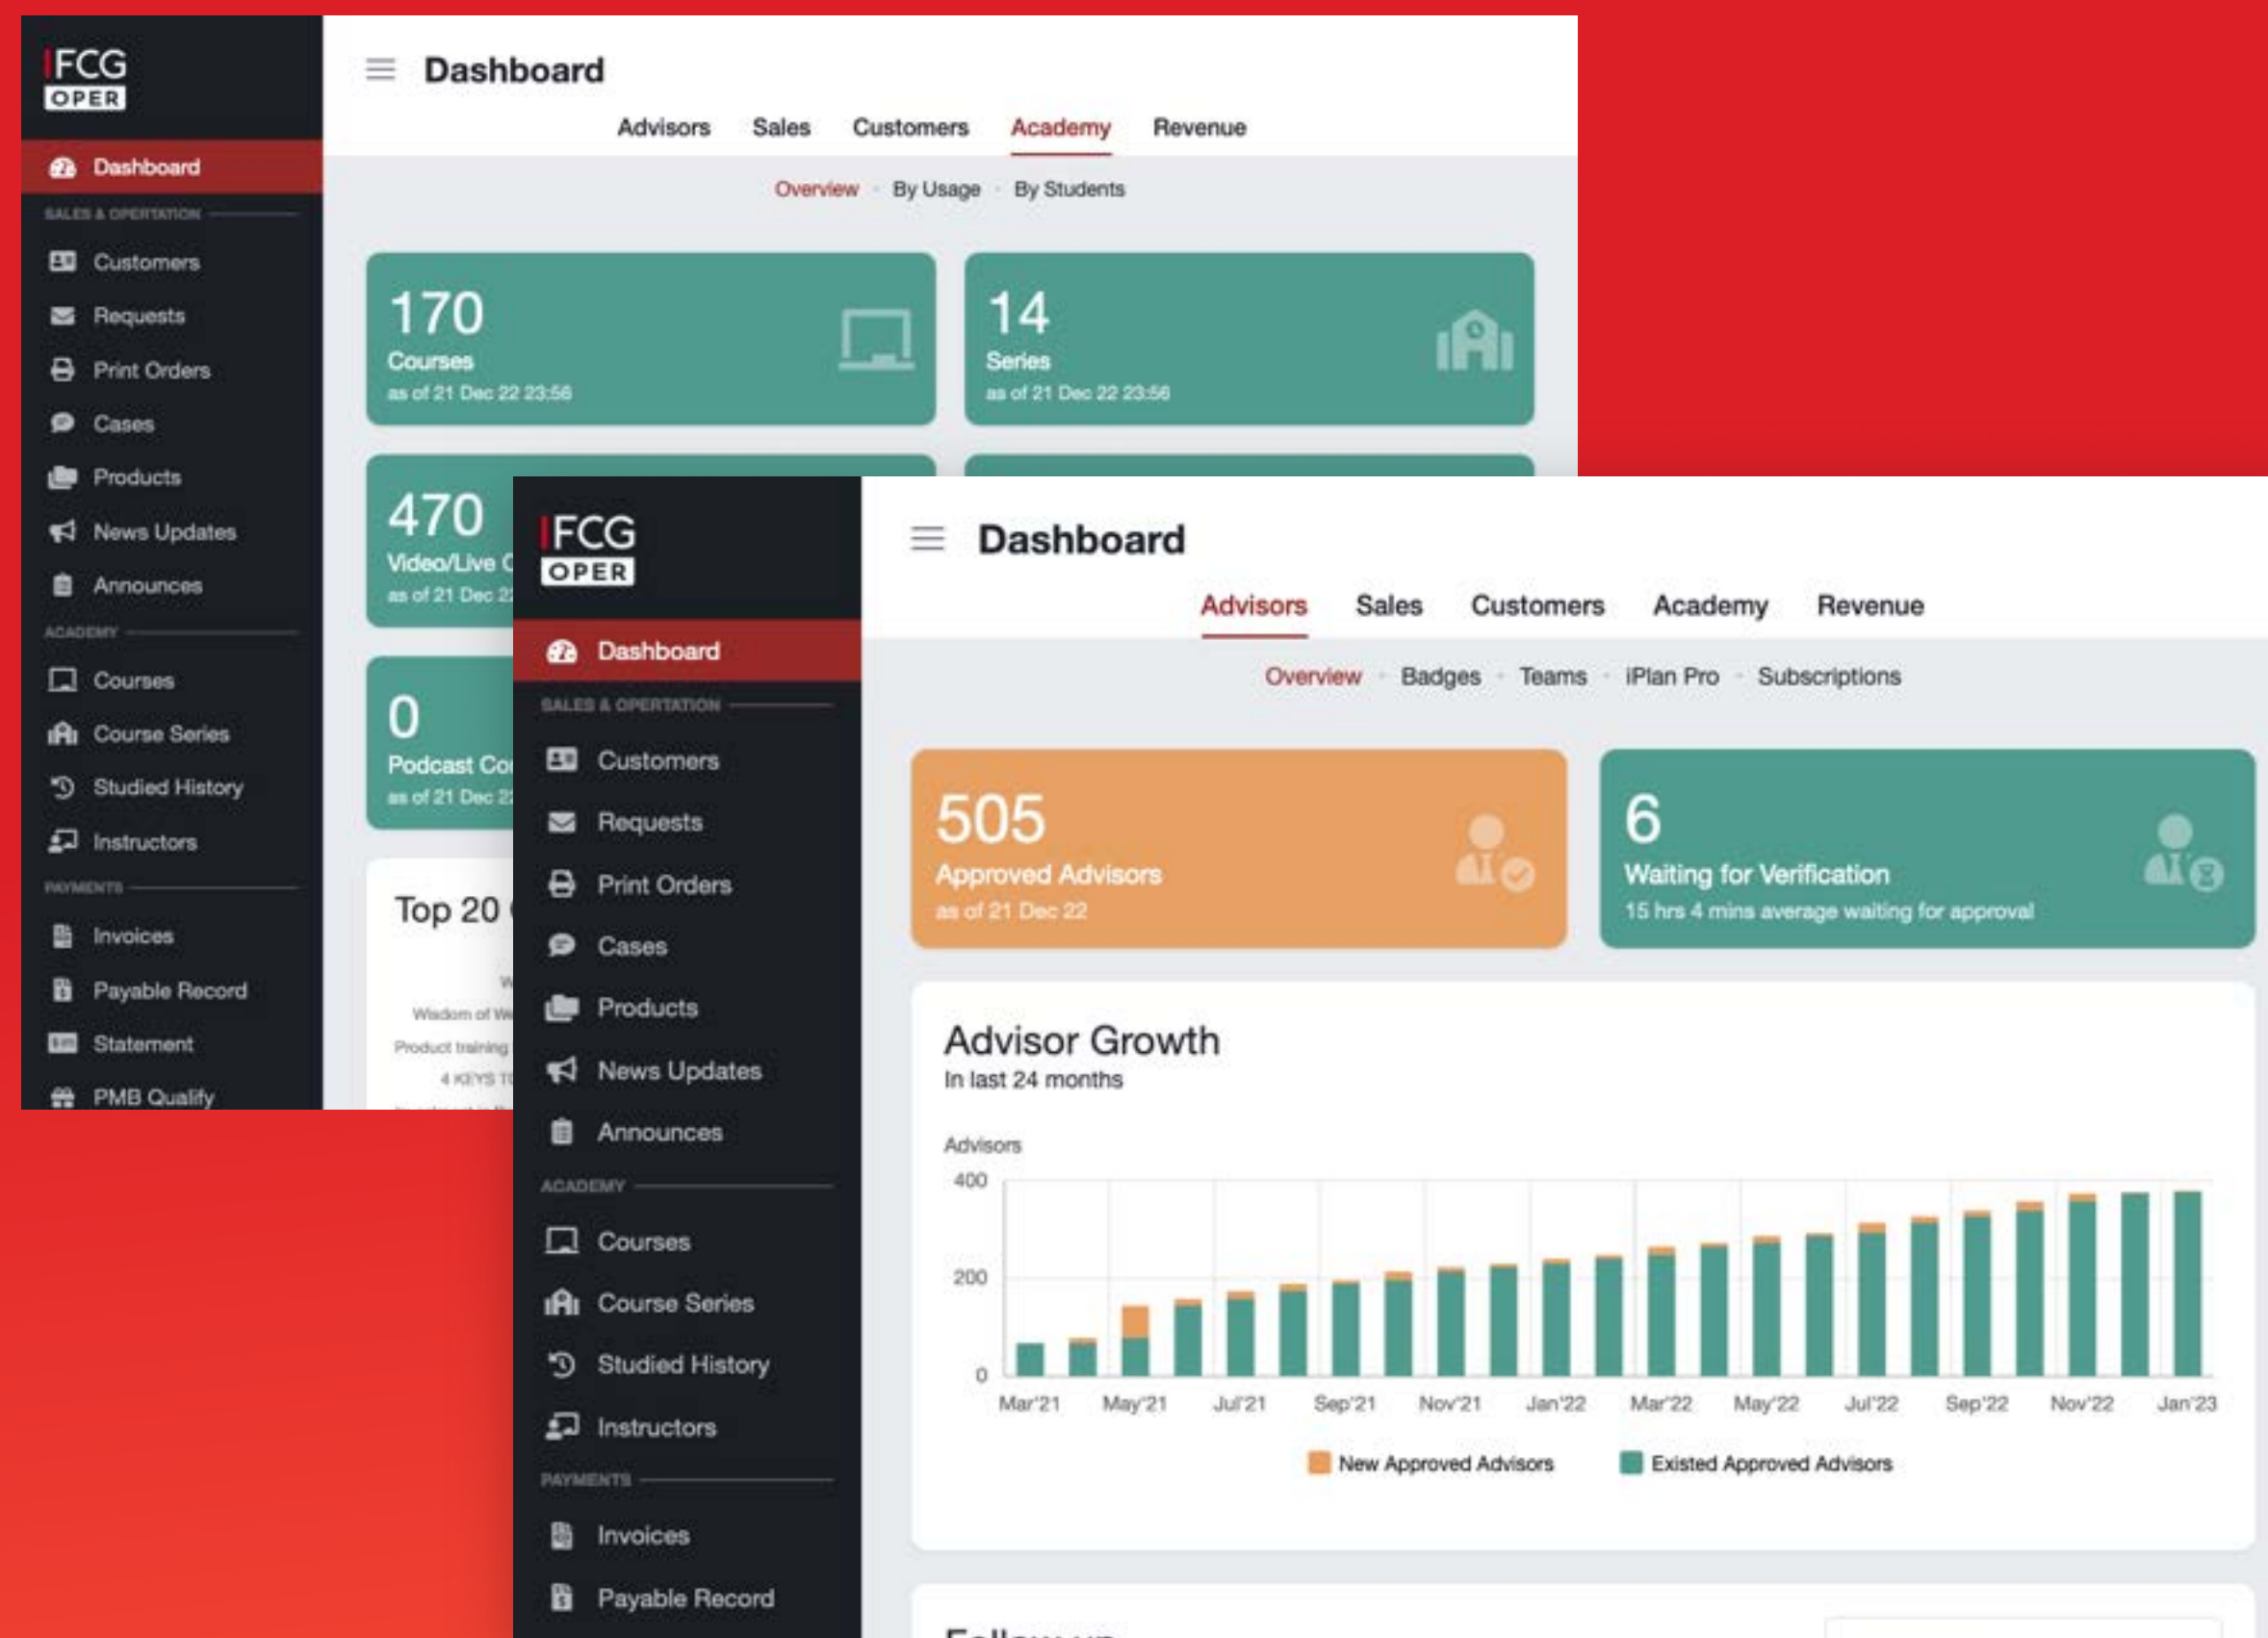

ดีลพิเศษสำหรับคุณ >

See the work ↗

The future of open meeting places for everyone

Ulife Learning Studio

An intuitive website for one of the biggest players in regional finance

IFCG Academy, IFCG Hub, IFCG iPlan Pro

See the work [↗](#)

Uncluttered system to keep finances in check

IFCG Oper

[See the work ↗](#)

Building a brand in a brand new category

Set Live Platform, Set Climate Care Platform, Set Listed Company

See the work ↗

Track their heartbeat and feeling to make people aware of heart disease

Bumrungrad Heart Track App

[See the work ↗](#)

Rearranging Masterpiece hospital's to masterpiece

Masterpiece Hospital

[See the work ↗](#)