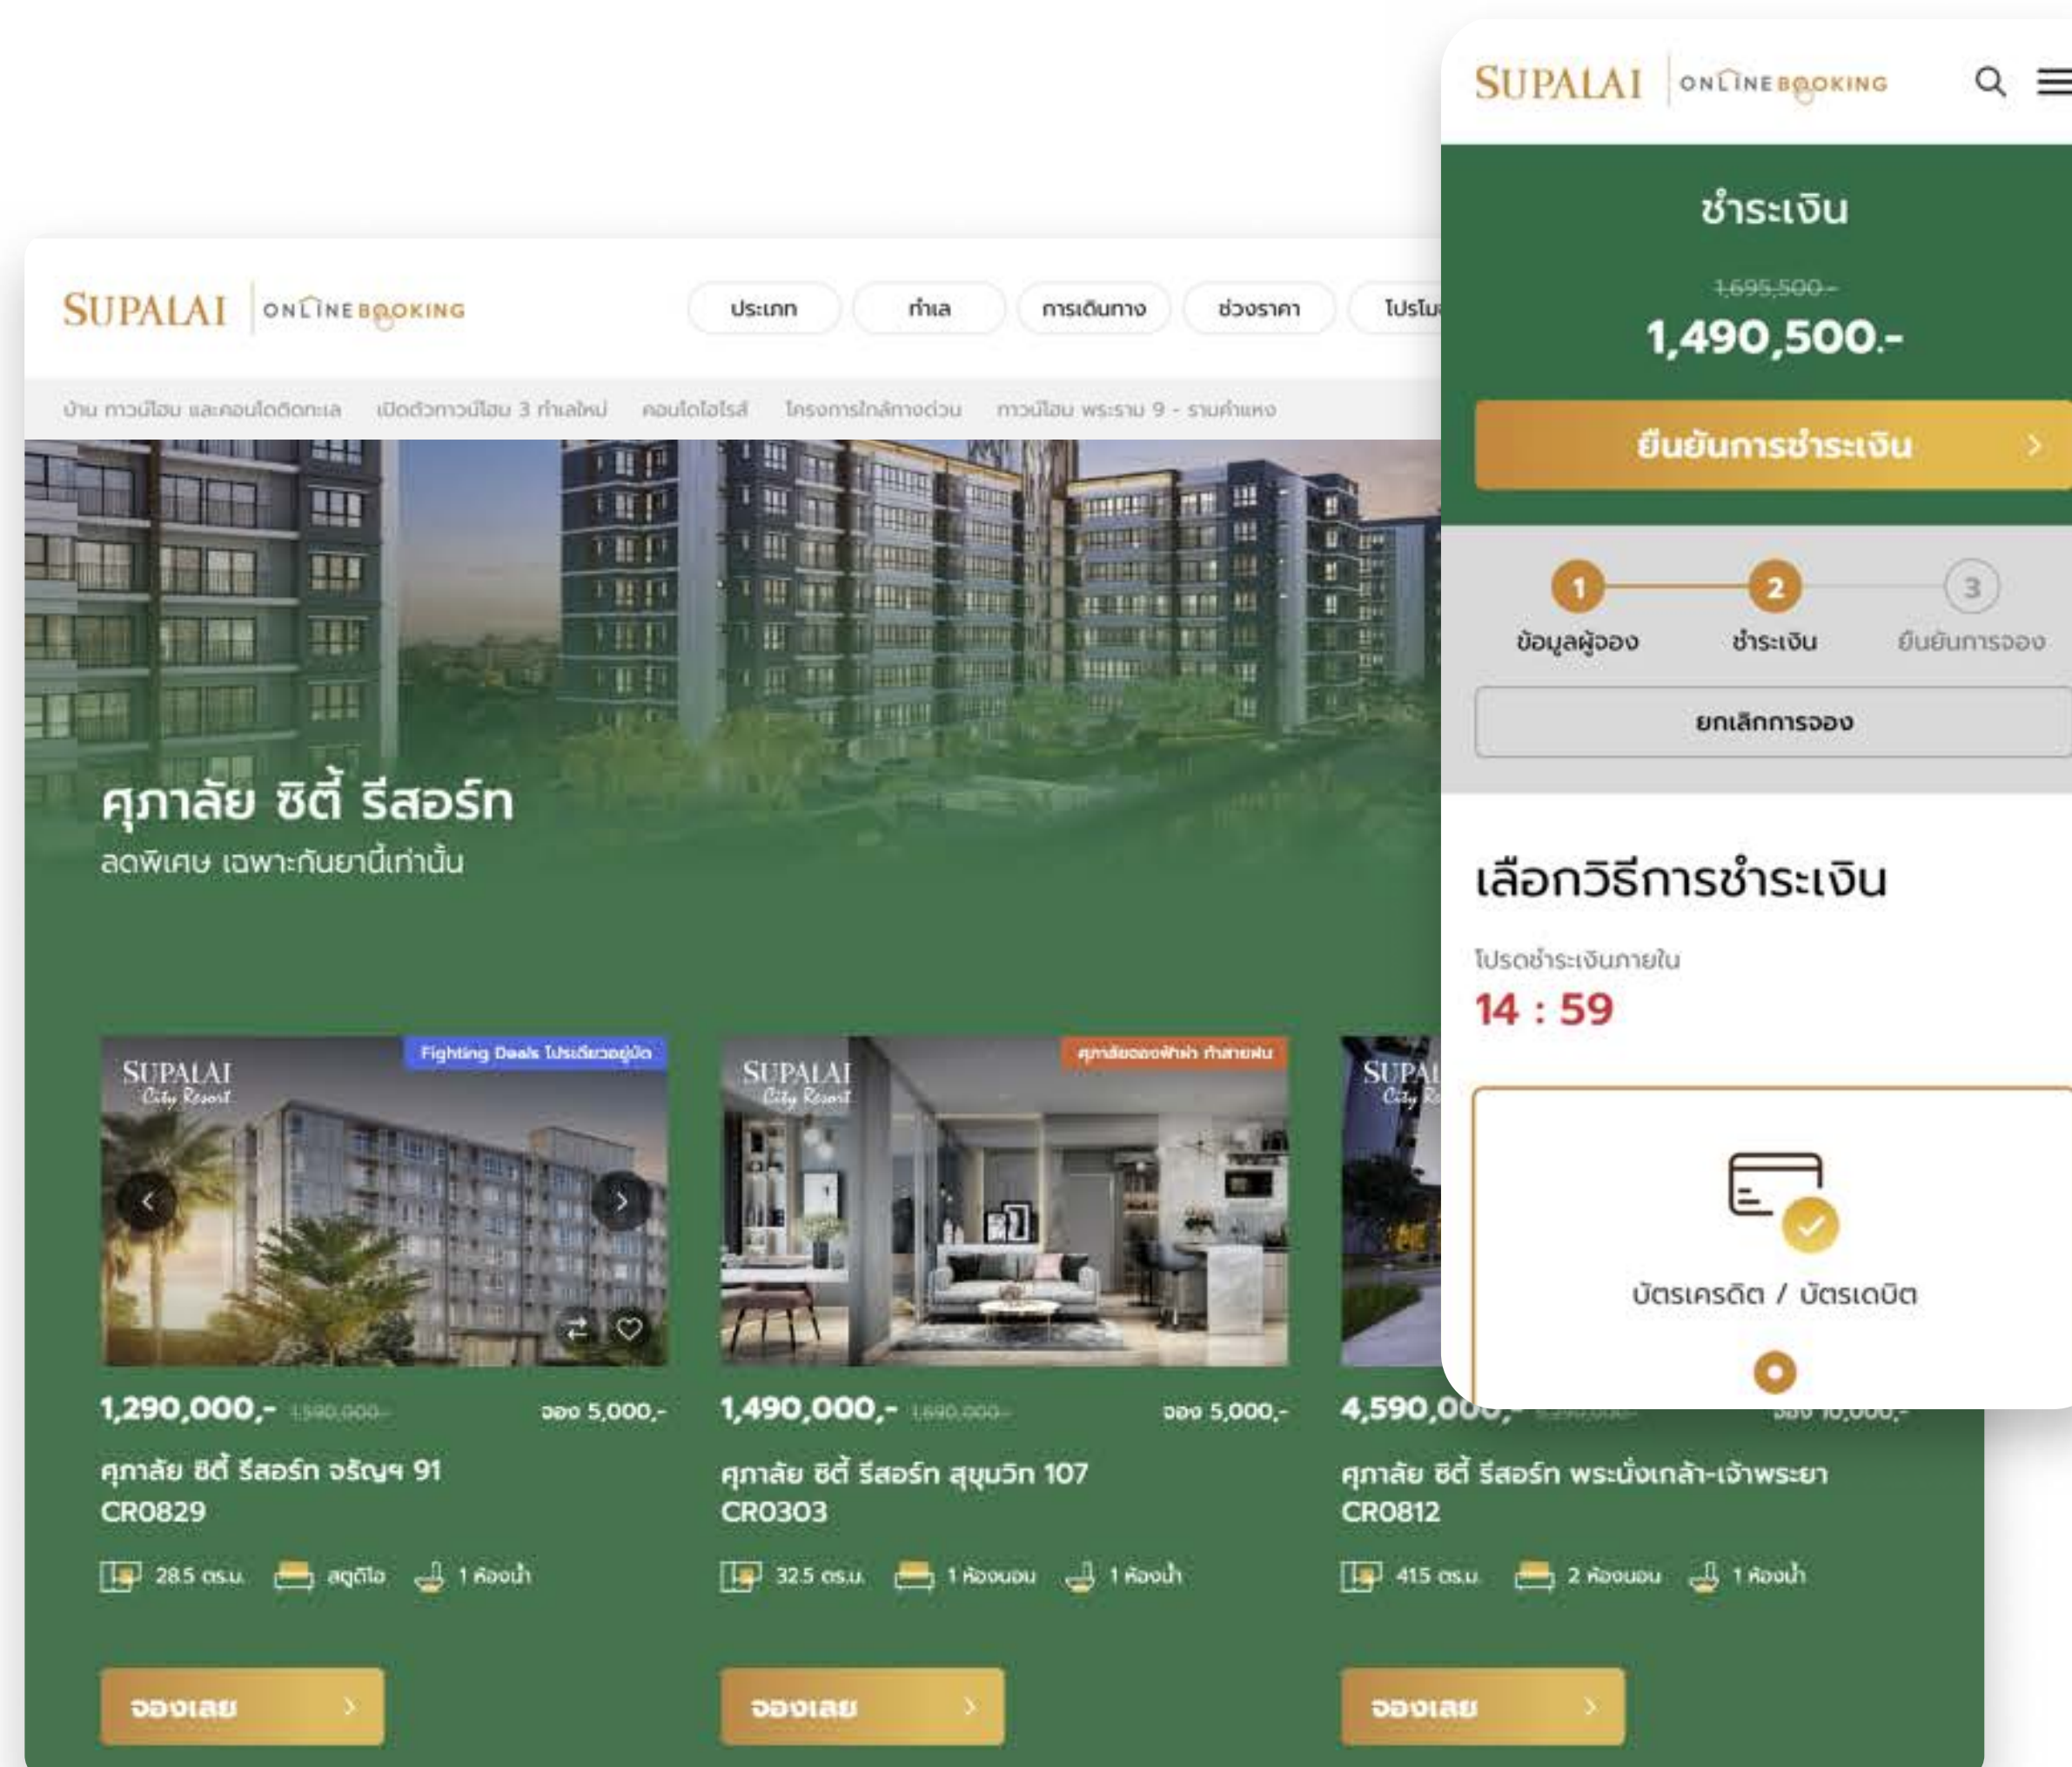

noble online booking

Make bookings easy with a system designed specifically for users

Noble Online Booking

See the work ↗

Fast booking system, customizable colors as you wish

Supalai Online Booking

See the work [➔](#)