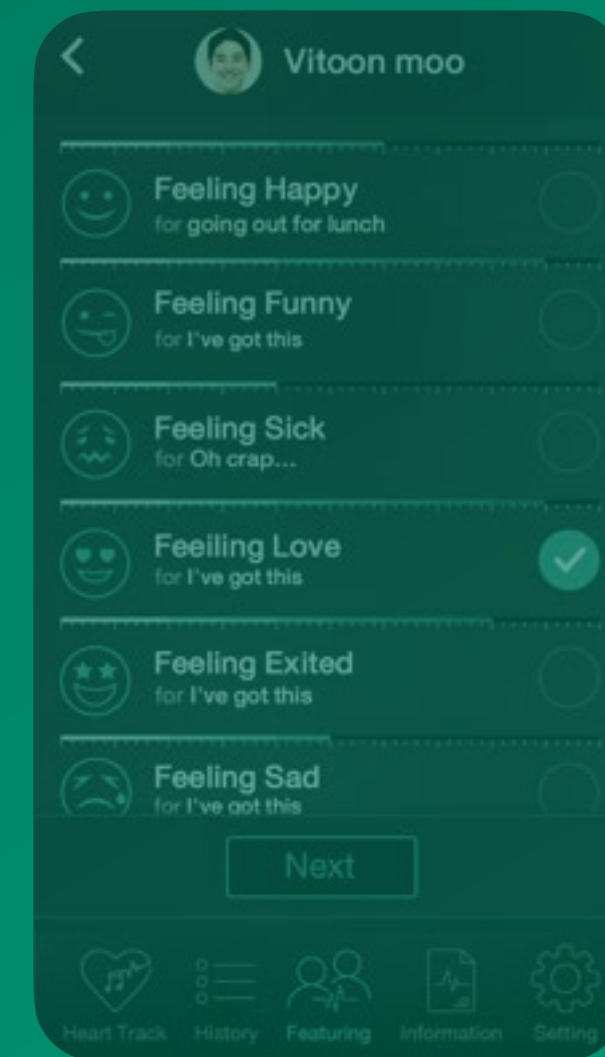

See the work [↗](#)

Uncluttered system to keep finances in check

IFCG Oper

[See the work ↗](#)

Building a brand in a brand new category

Set Live Platform, Set Climate Care Platform, Set Listed Company

See the work ↗

Track their heartbeat and feeling to make people aware of heart disease

Bumrungrad Heart Track App

[See the work ↗](#)

Rearranging Masterpiece hospital's to masterpiece

Masterpiece Hospital

[See the work ↗](#)