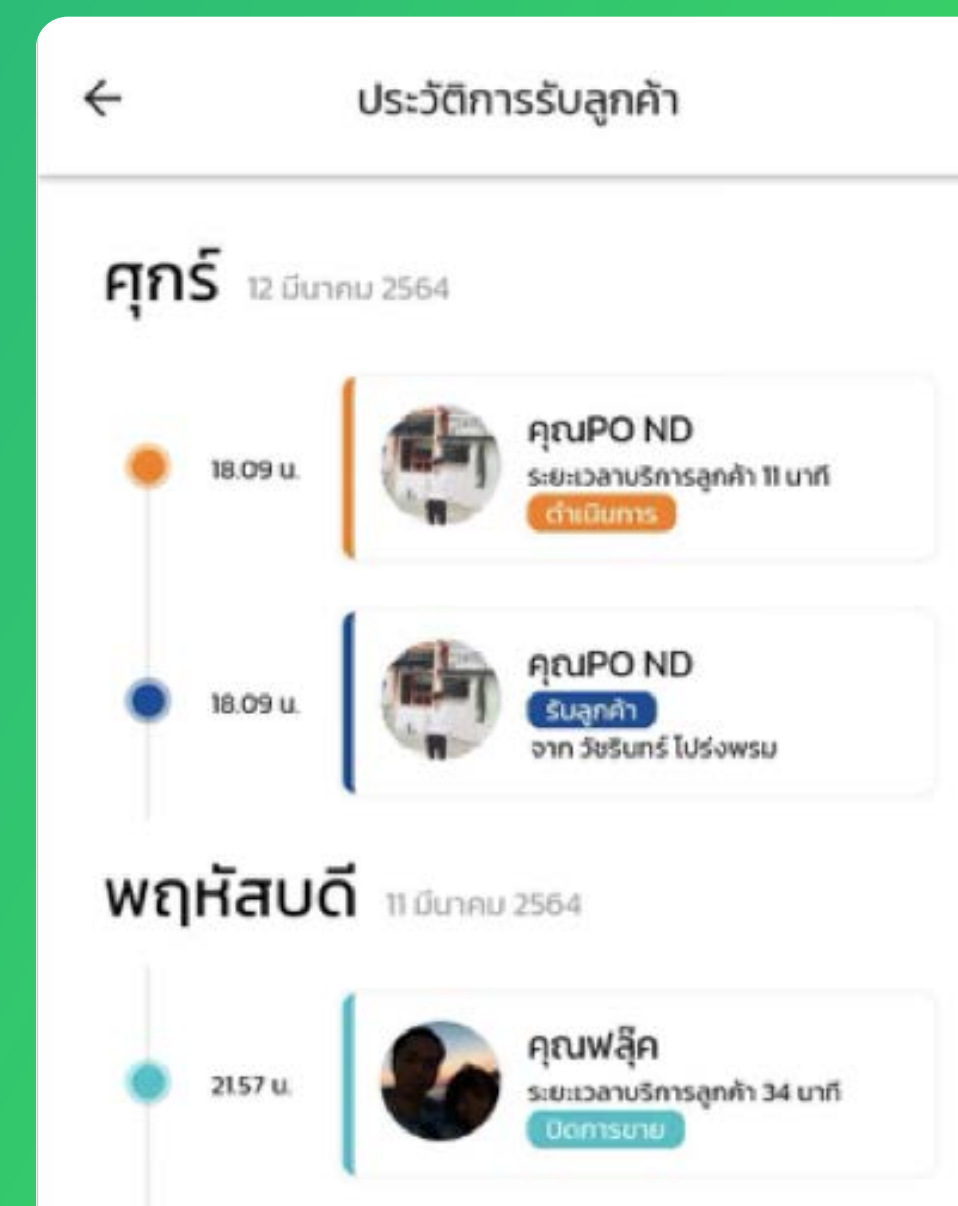

Communication & Platform

LINE OA Services

Fully-integrated solution, from media optimization to tech and analytics. Build better strategies based on real consumer sentiments and insights to inform your content and execution. Make informed decisions and plot your marketing strategy with active users of over 49+ million.

Orisma as an official partner of LINE Thailand, We are ready to be a consultant and recommend services that you will be able to use LINE OA in the most efficient way.