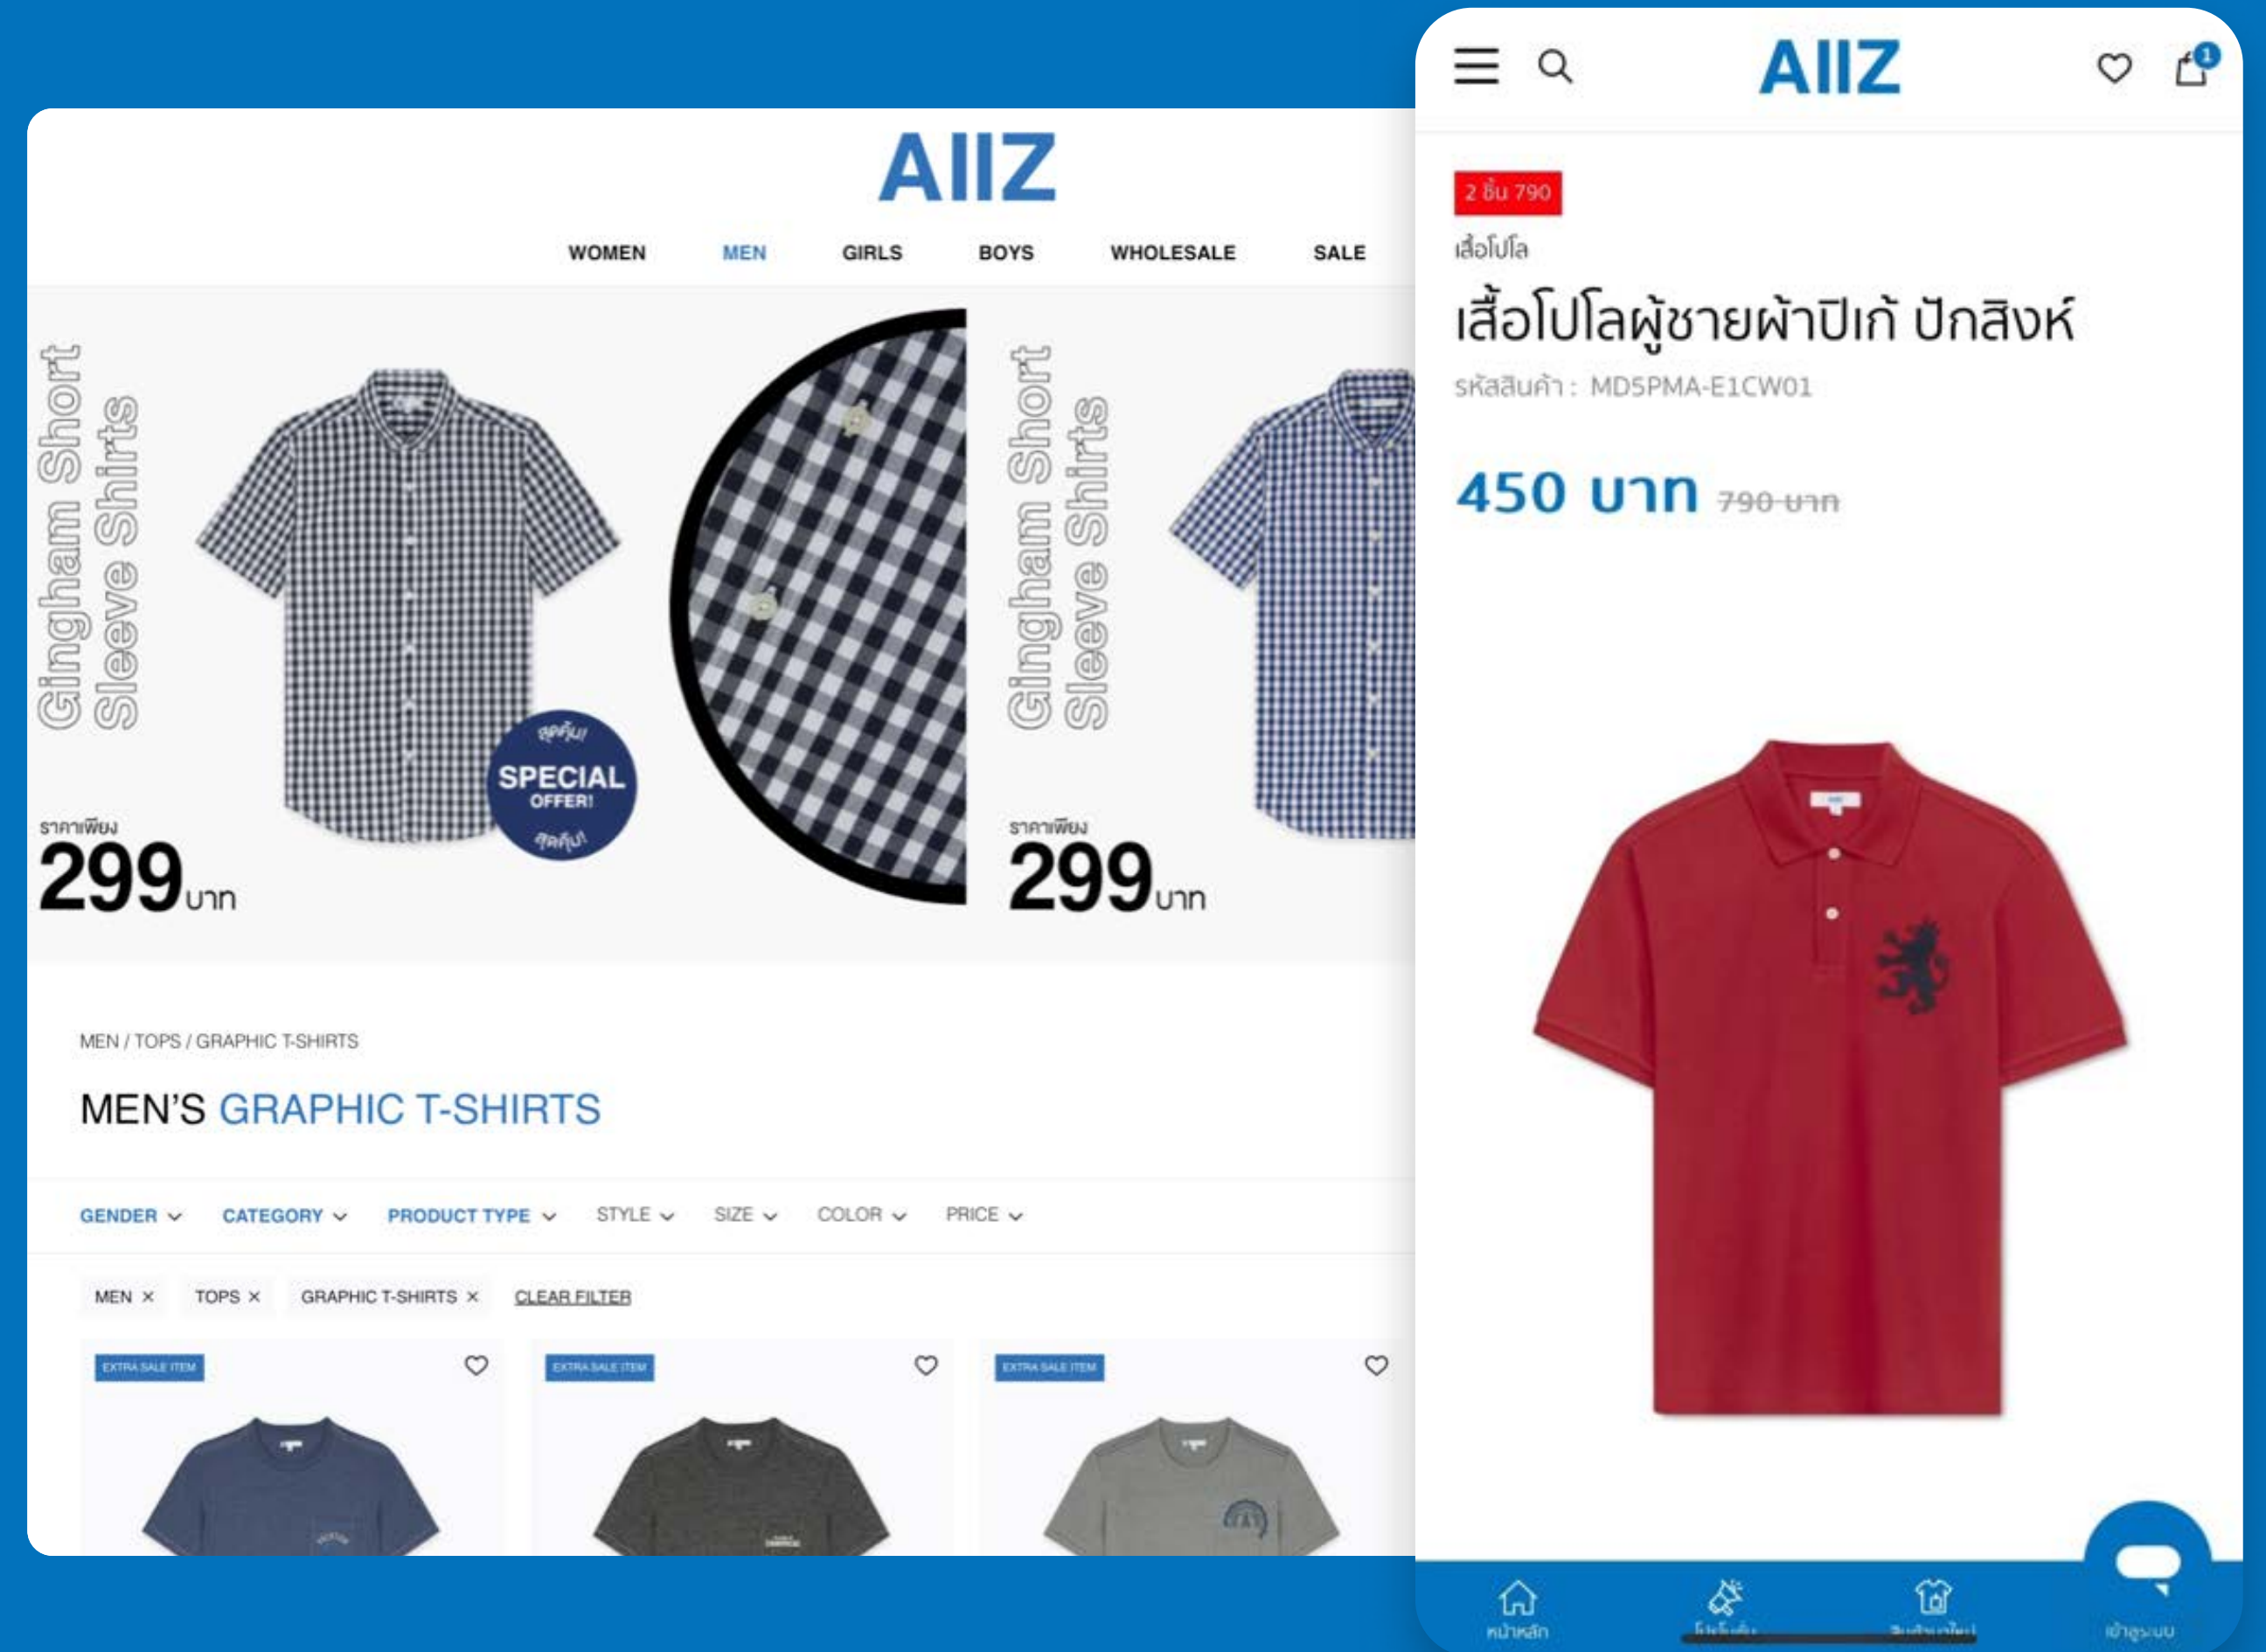

AIIZ

Digital transformation at scale, from strategy to sales

AIIZ

See the work [↗](#)