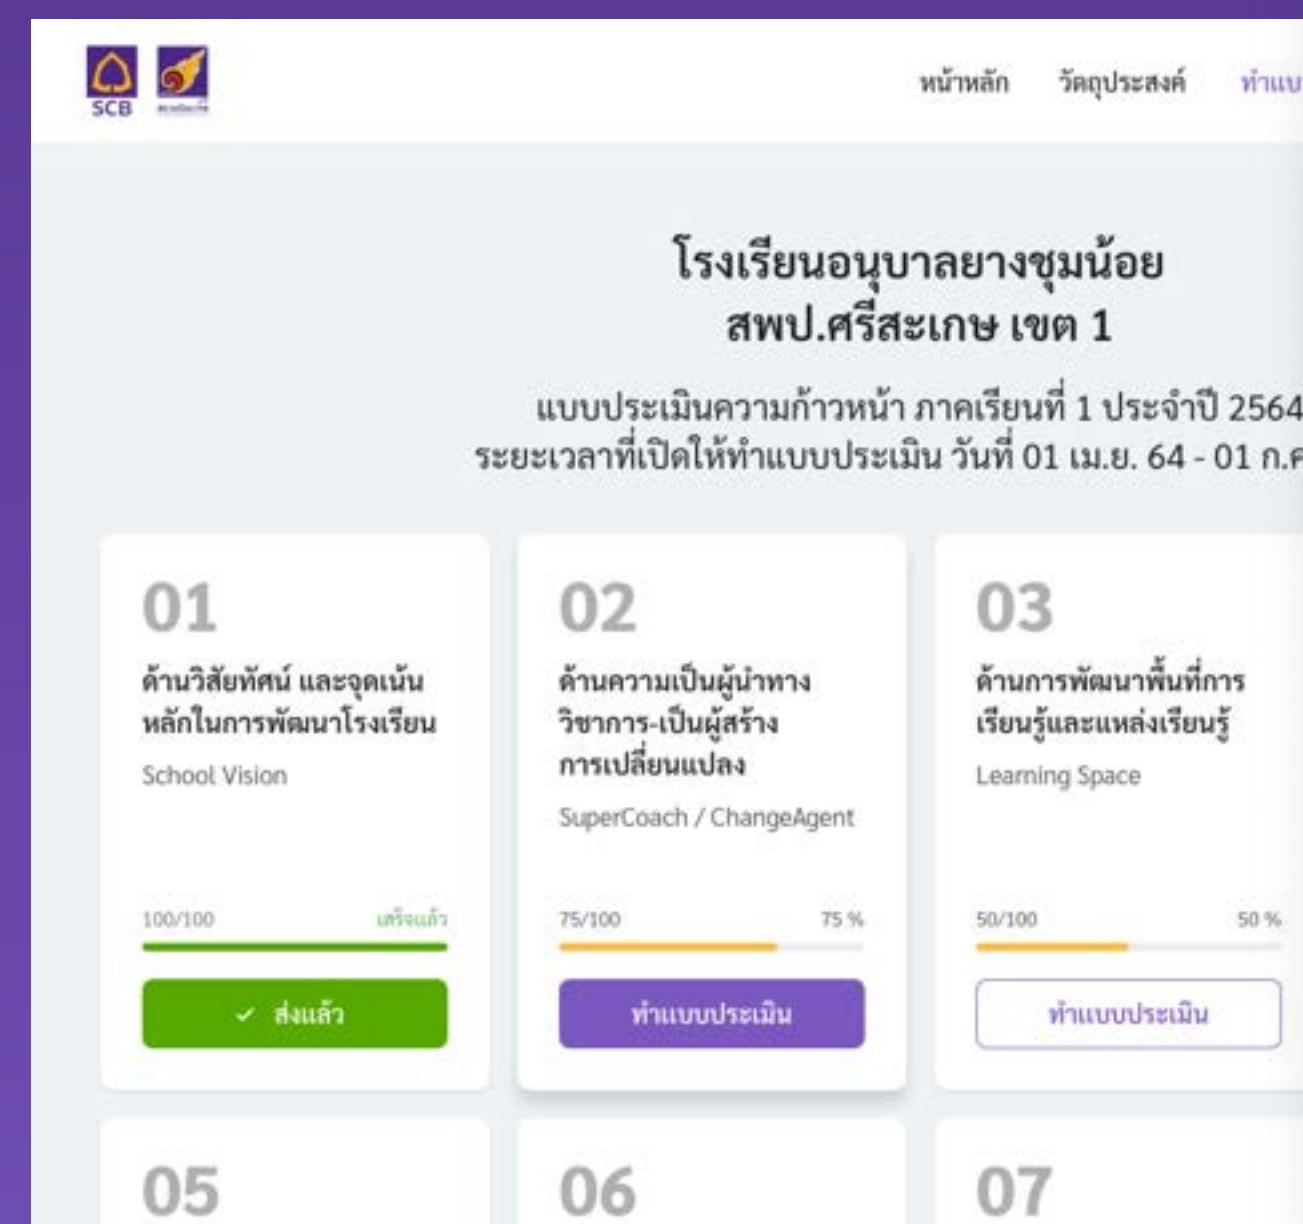

SCB Economic Intelligence Center

The screenshot displays the SCB EIC website interface. At the top, the SCB EIC logo is on the left, and navigation links for 'Macroeconomics', 'Industries', and 'COVID-19' are on the right. The main content area features a grid of eight article cards. Each card includes a featured image, a title, a date, and a category label (e.g., FLASH, NOTE, DRAFT). A 'Pinned to...' menu is overlaid on the right side of the grid, showing a list of categories with checkboxes: Home (checked), Macroeconomics (unchecked), Industries (checked), COVID-19 (unchecked), US-China Trade War (unchecked), and The Best of 2020 (unchecked). A '+ Create new theme' button is located at the bottom of the menu.

Article Title	Date	Category
EIC expected MPC to maintain policy rate at 0.5% through...	17 Dec 2020	FLASH
In Focus : 3 Top Picks of the Thai Economy in 2019	11 Dec 2020	OUTLOOK: IN FOCUS
Smart industrial estate ... uplifting economic and social...	28 Nov 2020	NOTE
How the spe... 5G develop...	11 Aug 2020	DRAFT
Why Bitcoin may have 1 billion users in next few years.	17 Dec 2020	NOTE
Oil slips with new Coronavirus strain threatening fuel demand	11 Dec 2020	NOTE
U.S. launches first satellites with new space partner India	28 Nov 2020	FLASH
EIC sees b... face apprec...	11 Aug 2020	DRAFT

See the work [↗](#)

Promoting a company as a responsible and fair employer

SCB 7C, SCB PLC, SCB Foundation

[See the work ↗](#)

Bold strategy that embraces the bank's unconventionality

SCB Photo Contest, iSCB, SCB Social Quiz, SCB Play Portal