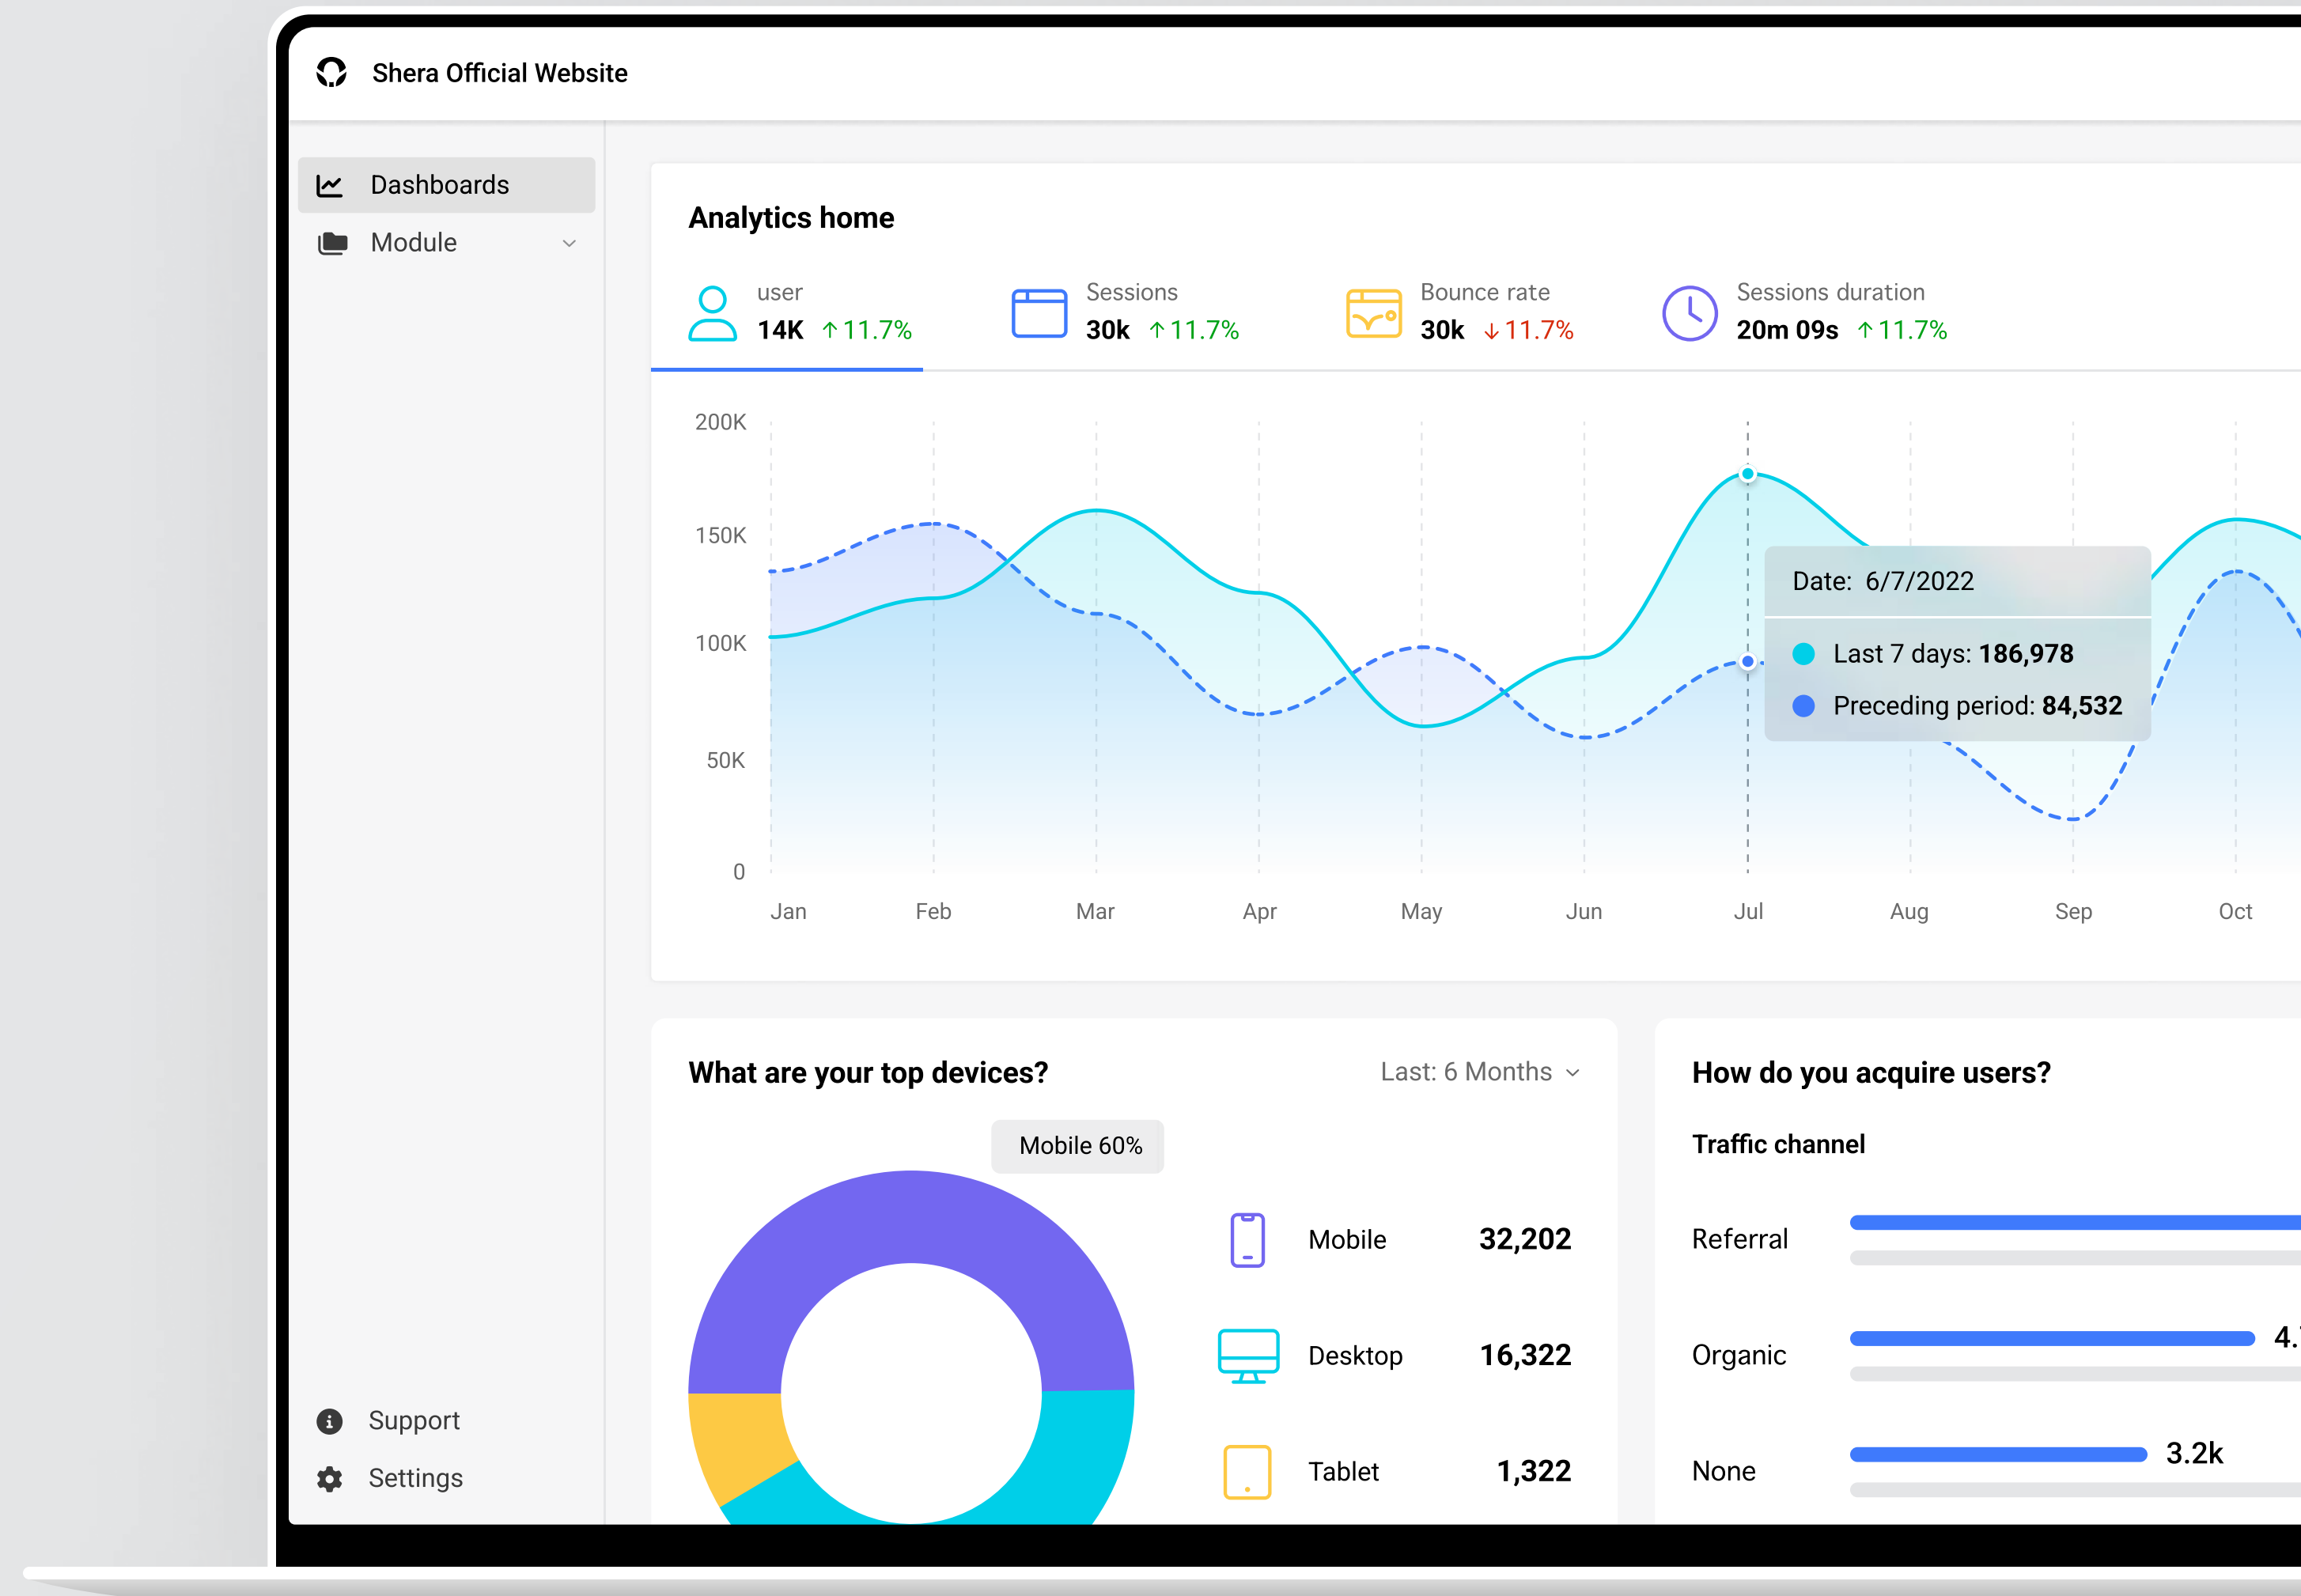

Content Management System

This is Orisma CMS system developed specifically, for website information management, presenting the identity and more. Because every organization has a different identity, that why Orisma chooses to develop and provide CMS system supports all content formats, easy to understand presentation and outstanding display that meet the needs of all types of organizations.