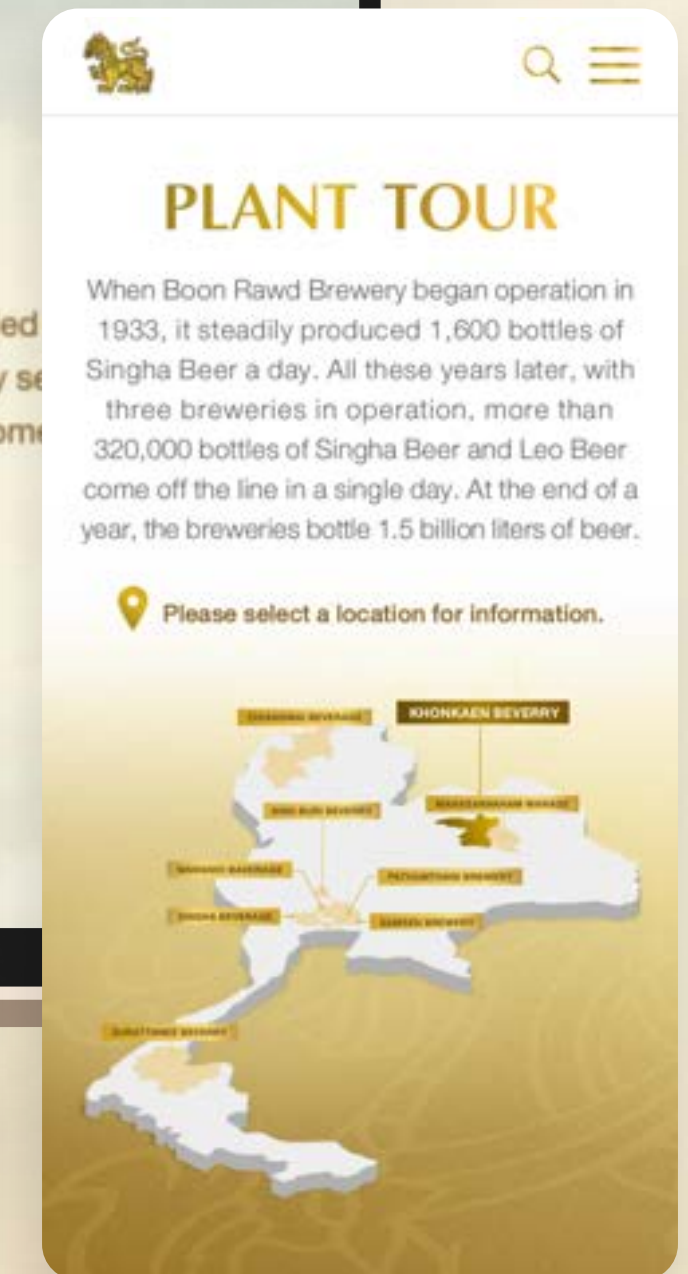

Futurepark, Zpell

See the work [➤](#)

Enhance a new image in accordance with customers

Central Marketing Group Corporate Website

[See the work ↗](#)

A business transformation for long-term growth

Boonrawd Brewery, Boonrawd KM